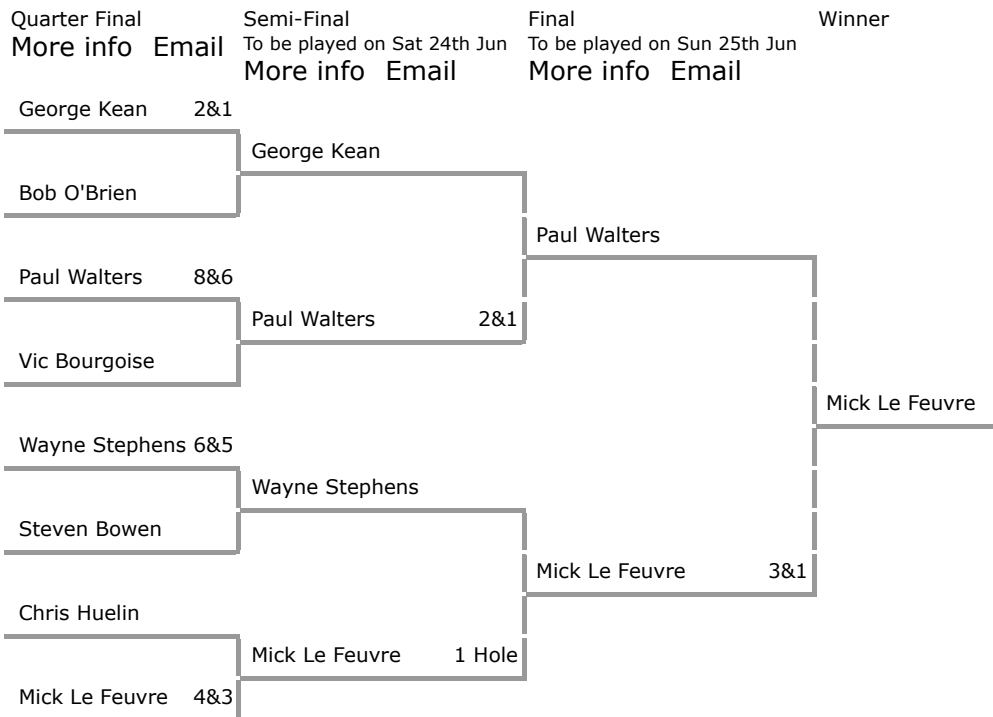

Senior Men Island Championship Matchplay

TEAM

Created by intelligentgolf version 10.1.2.

Copyright 2023 by Jersey Golf. All rights reserved.

powered by
intelligentgolf