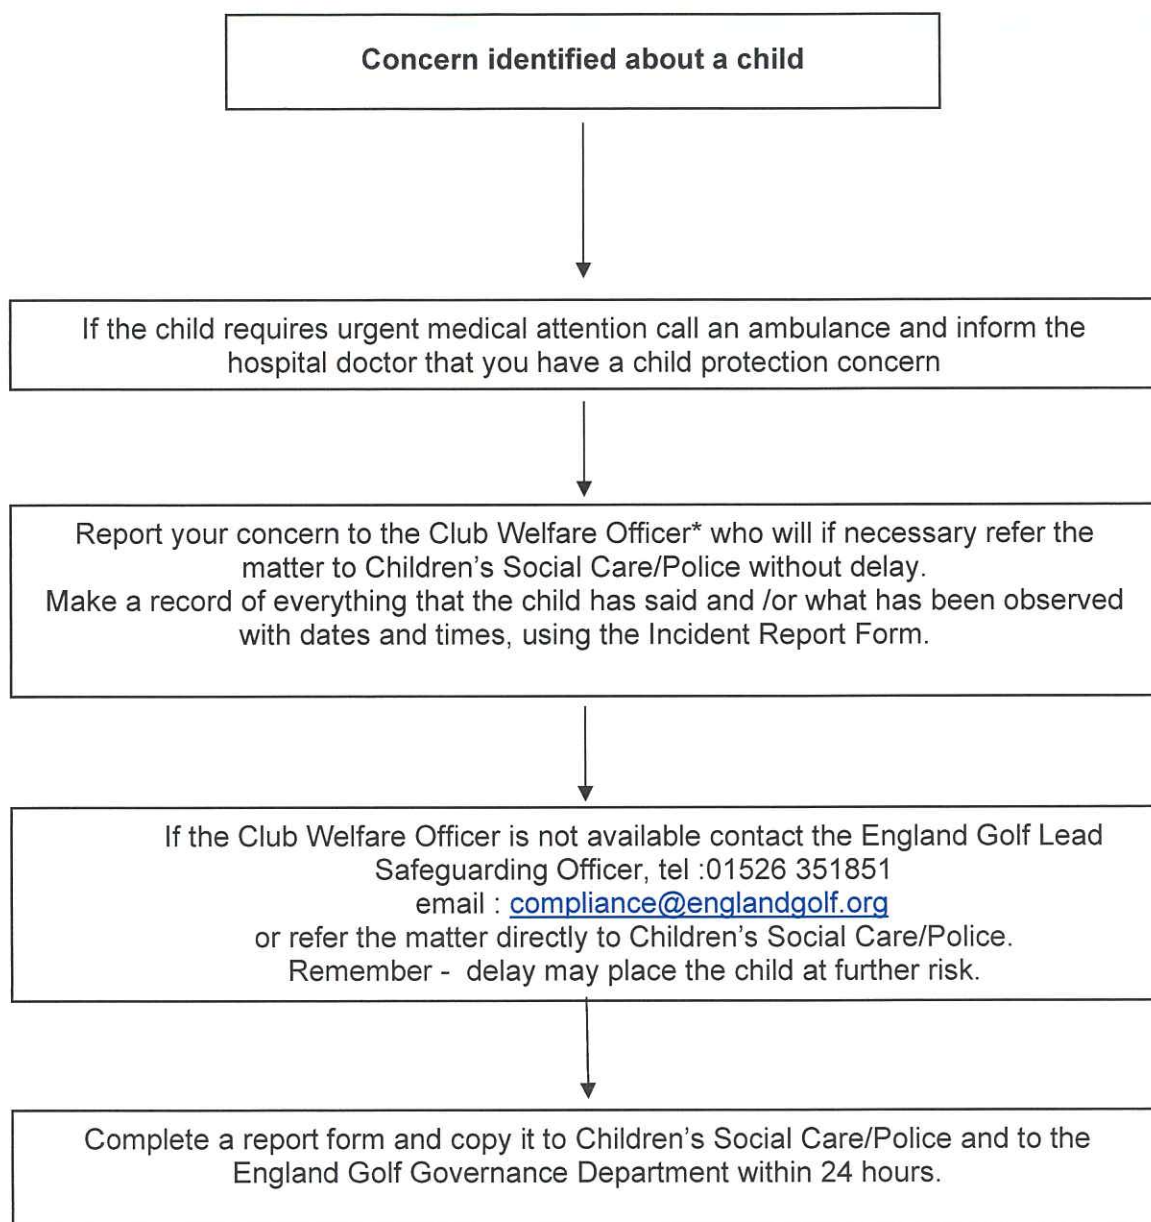

FLOWCHART 1

What to do if you are worried about what is happening to a child outside of the Club (but the concern is identified through the child's involvement in golf)

* If for any reason a Club Welfare Officer is not in post or is unavailable a principle of least delay is important. Please contact the
England Golf Lead Safeguarding Officer
01526 351851
compliance@englandgolf.org