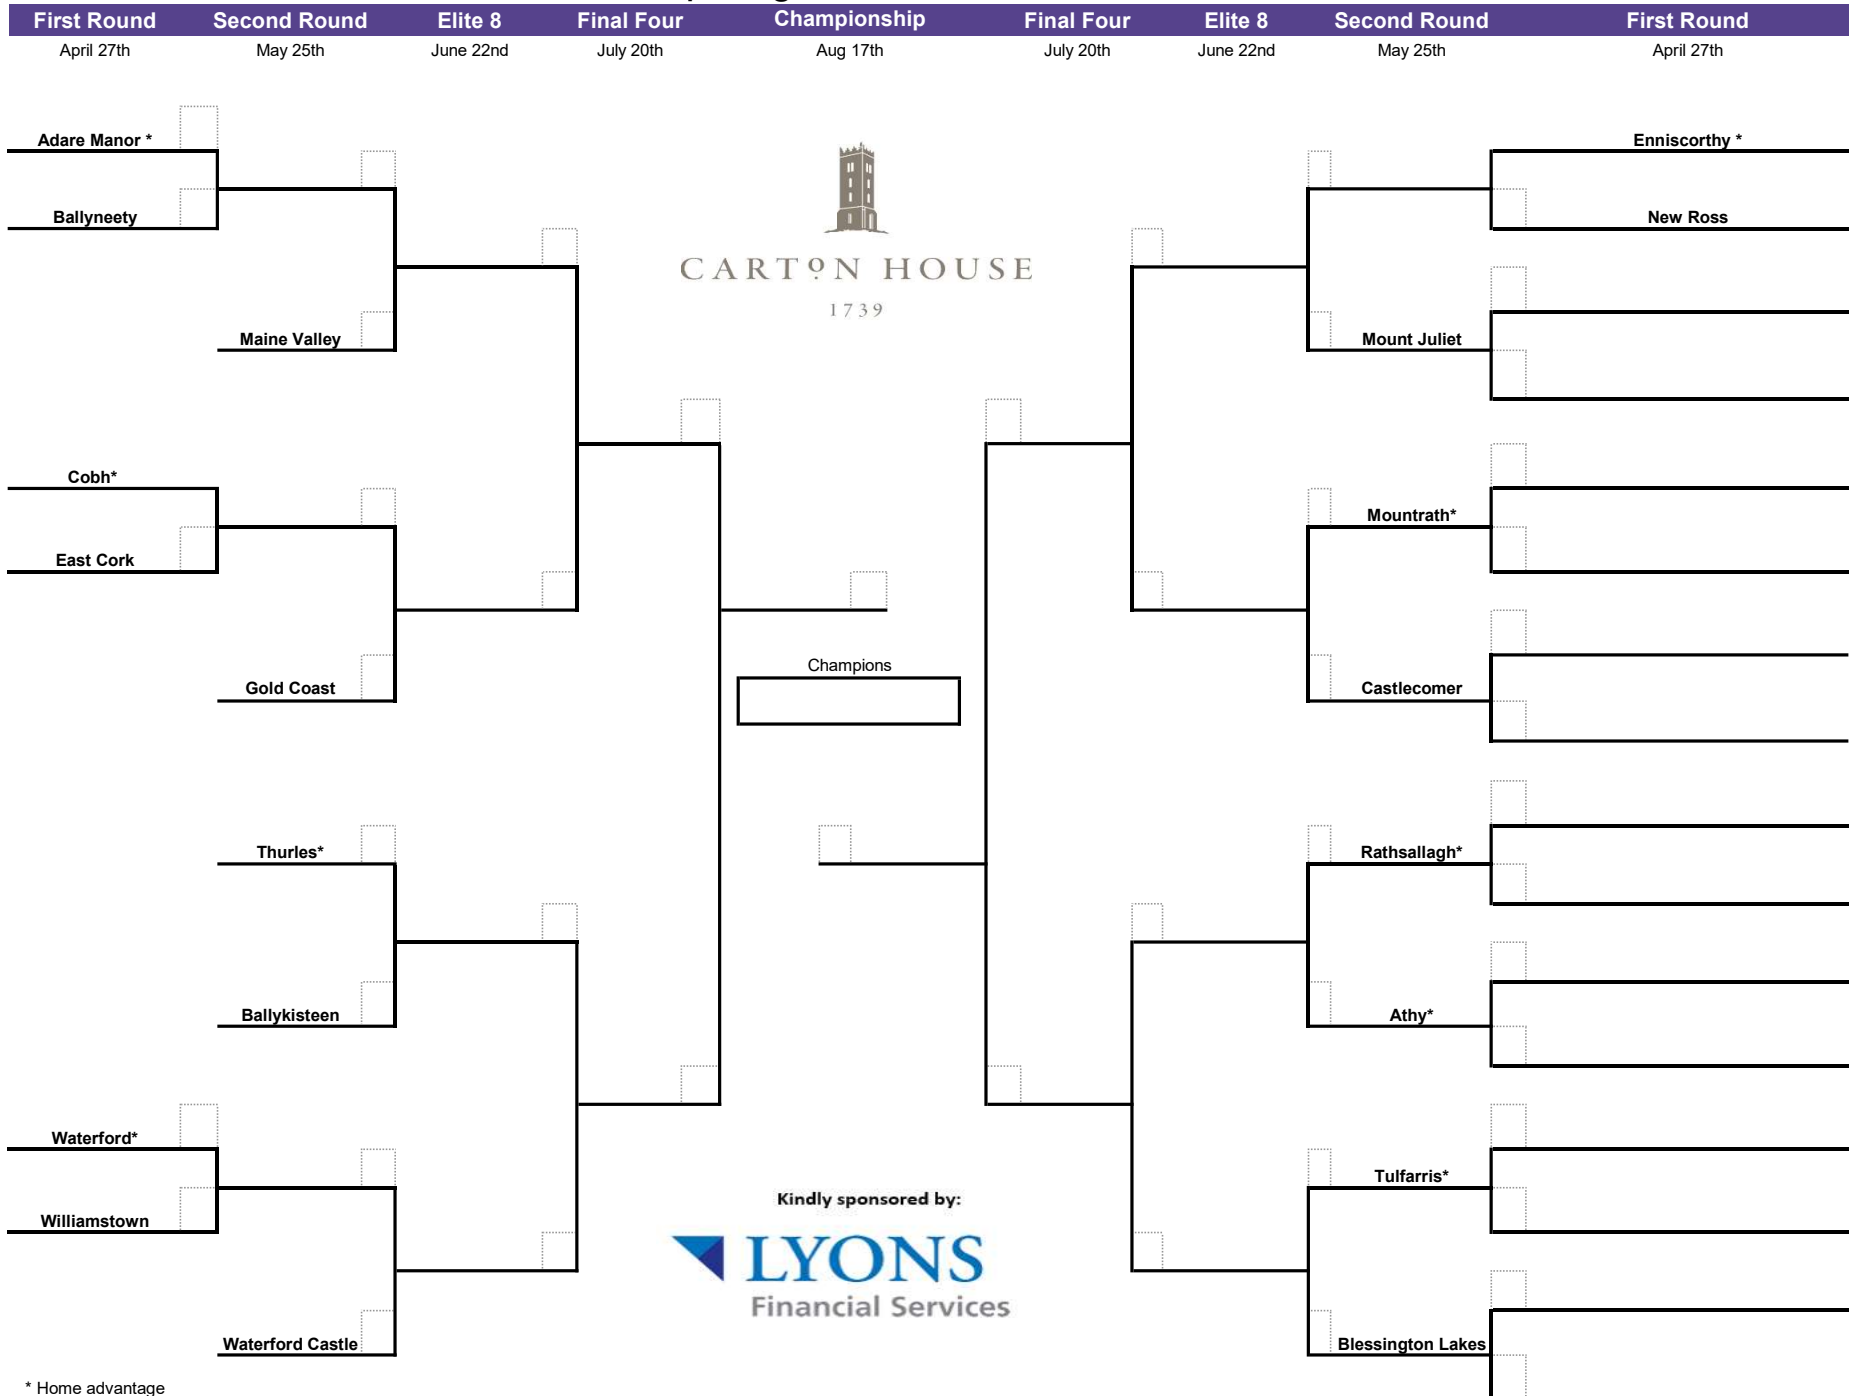

Carton Cup Region 3 - Munster / South Leinster

* Home advantage