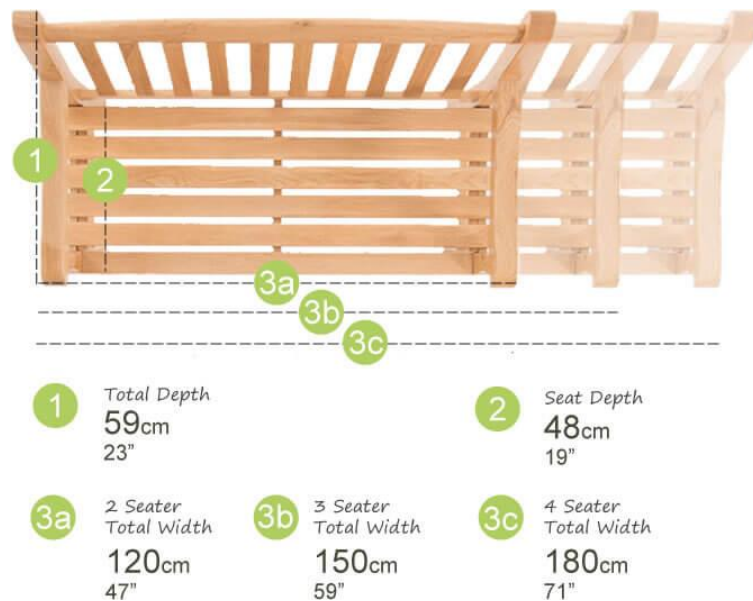

The other option is a Heritage Oak 6ft Garden Bench which is made from high quality solid oak, is FSC certified and has a 2-year manufacturer warranty. This bench costs £465 including VAT and delivery. Plaques must be sourced elsewhere.

As a club, we always want to honour the wishes of the family so will work with you to go through details such as placement of the bench on the course. Unfortunately, we are dealing with a high demand of bench requests so cannot always guarantee your chosen location. However, please be reassured we will do everything we can to respect your wishes.

Prices current as at 26.10.21 and subject to change.

Once a memorial bench reaches its expiry point it will be retired but should you wish to make a further donation you may contact us to agree a replacement in line with our policy at that time.

For enquiries please contact: office@howleyhall.co.uk Or telephone 01924 305106