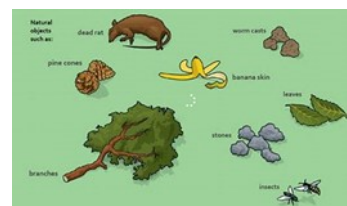

7

No penalty for double hit—counts as one stroke.

8

No penalty if your ball hits you or your equipment accidentally after a stroke.

13

Penalty Areas replace Water Hazards. Can move loose impediments, ground club and practice swing without penalty.