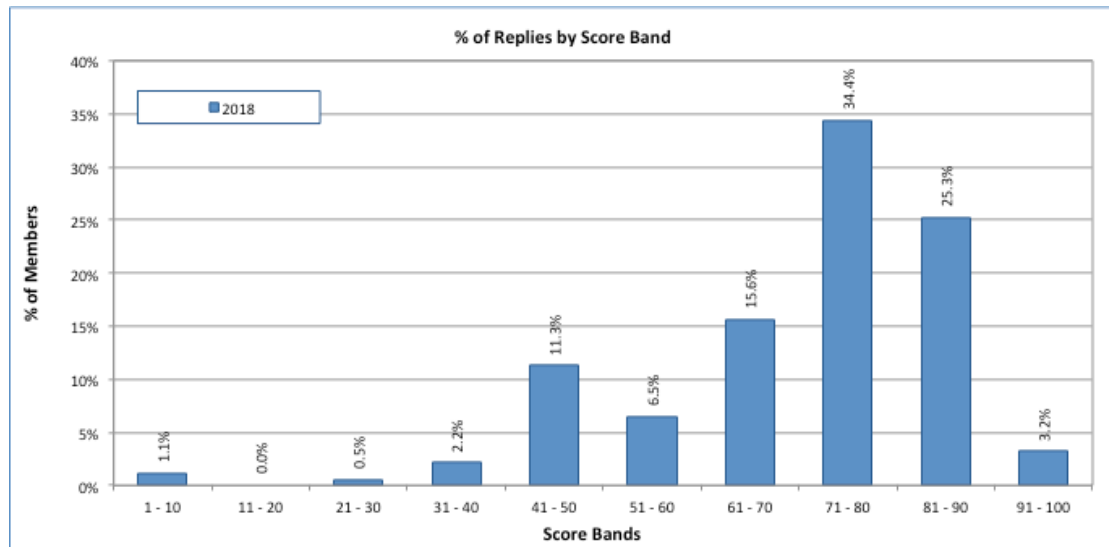

How well is WGC meeting its objective?

Members were asked “On a scale of 0 - 100 (where 100 is completely) how would you score the Worcestershire in meeting its objective”.

The Worcestershire Golf Club Membership Survey - 2018