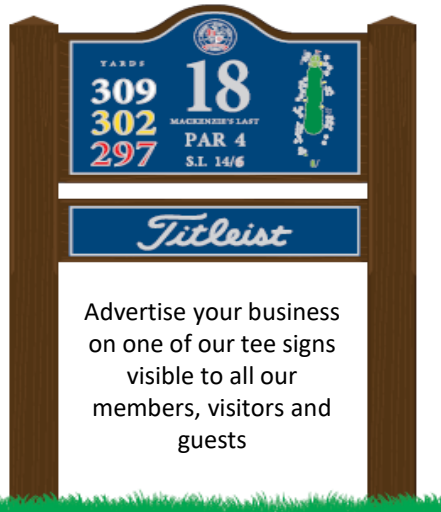

NELSON GOLF CLUB

Easily accessible from Lancashire, Greater Manchester and West Yorkshire
www.nelsongolfclub.com

CORPORATE MEMBERSHIP AN IDEAL BUSINESS VENUE

For further information please contact: Secretary@nelsongolfclub.com
01282 611834 option 2

Advertise your business on one of our tee signs visible to all our members, visitors and guests

1 Year Corporate membership Just £550 plus vat inclusive of:

- 20 Four-ball Rounds of Golf Worth Over £2000
- Bespoke Tee Sign Advertisement, Hole sponsor
- 20% off clubhouse food & drink
- Bring guests to eat and drink anytime
- Business advert on website
- Complimentary function room hire
- Free Invitation to Corporate Golf Day

Please accept this brochure as an invitation to visit the club and get further information about the benefits of our corporate package or to discuss how you might utilise your golf.

NELSON GOLF CLUB

Inclusive of 20 rounds of golf each year for up to four people & Golf Course, Clubhouse & Website Advertisement from just £500 plus Vat