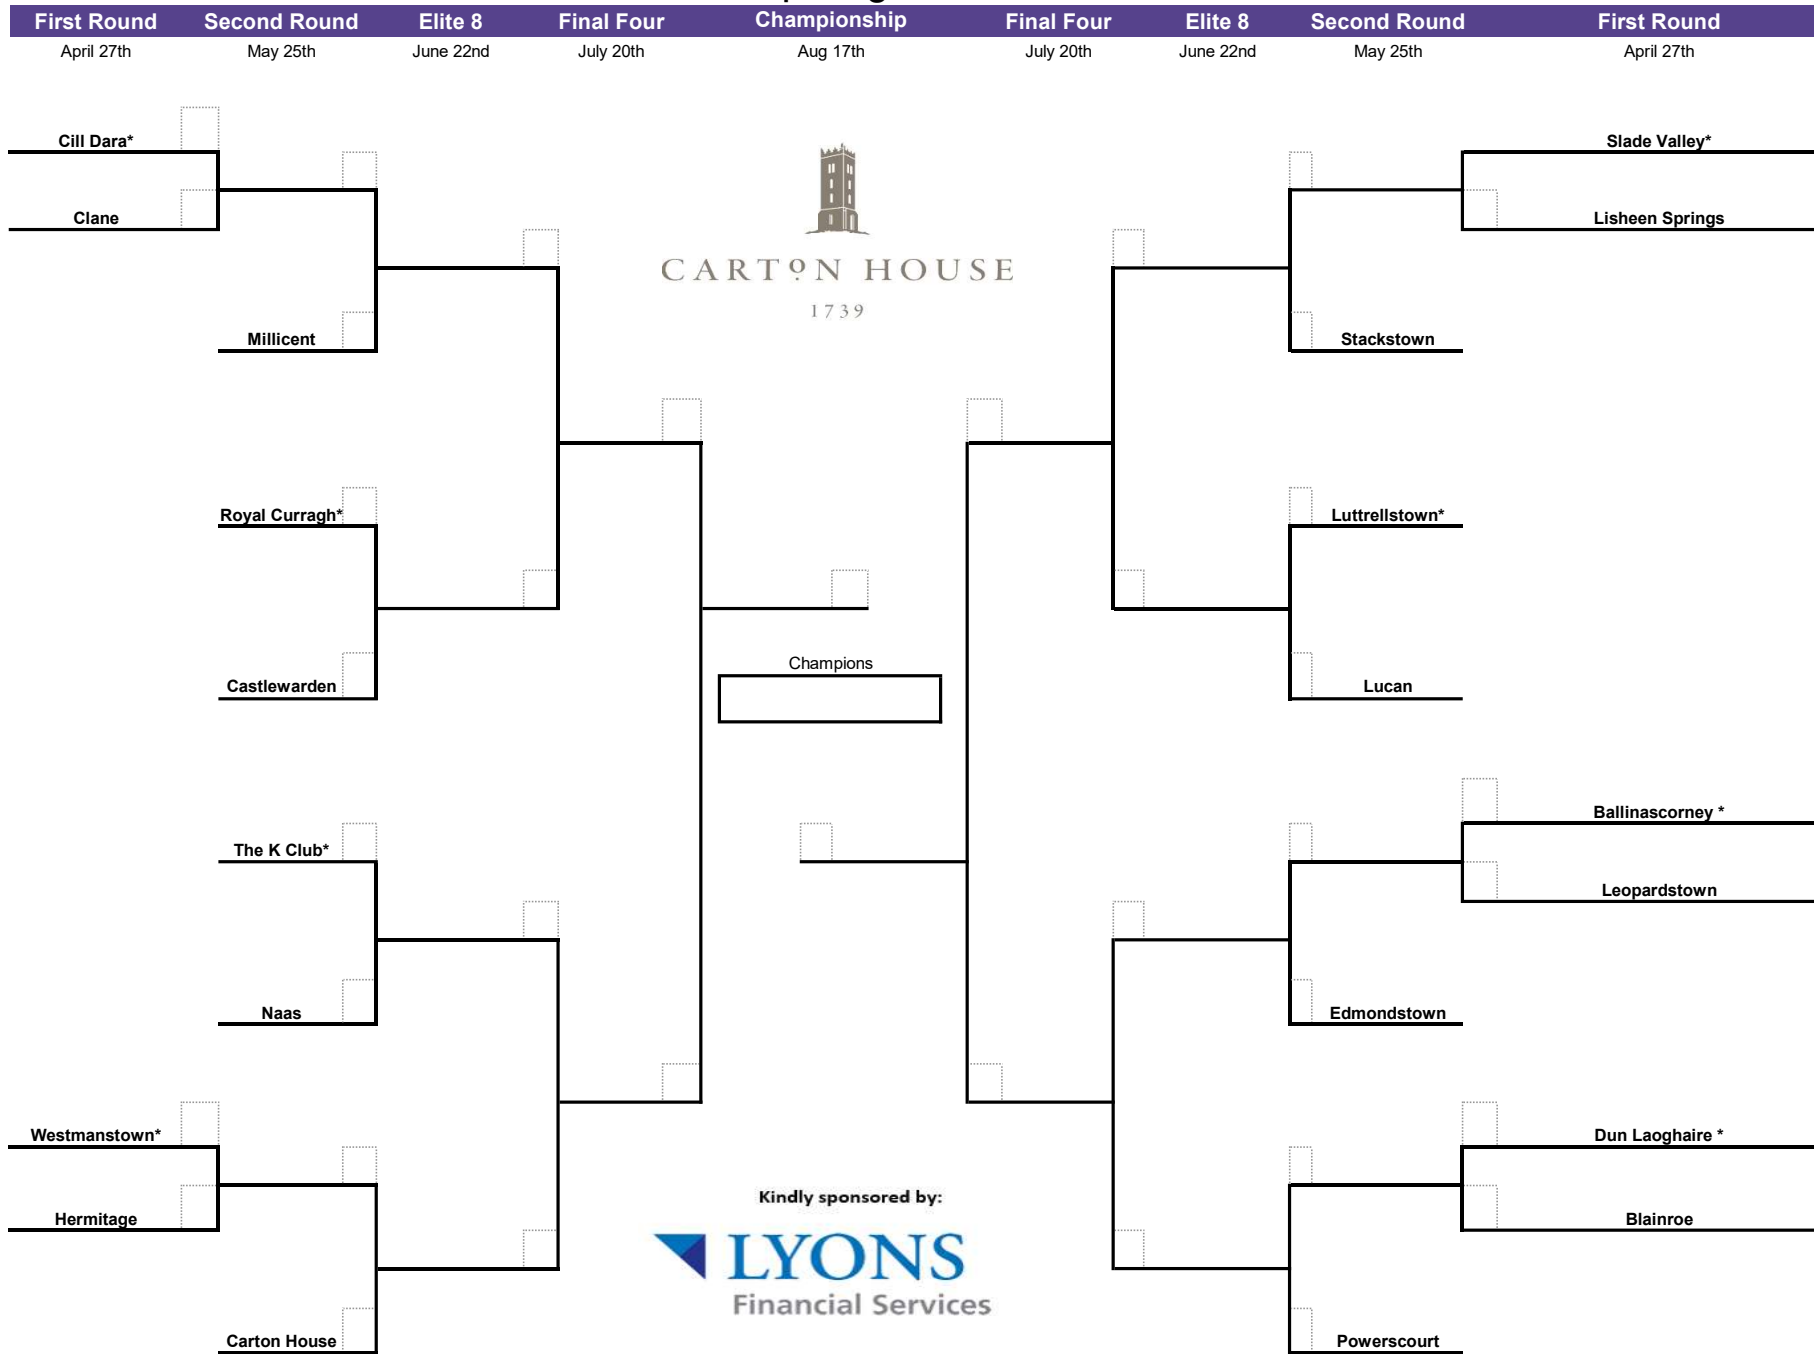

# Carton Cup Region 2 - Mid Leinster

\* Home advantage