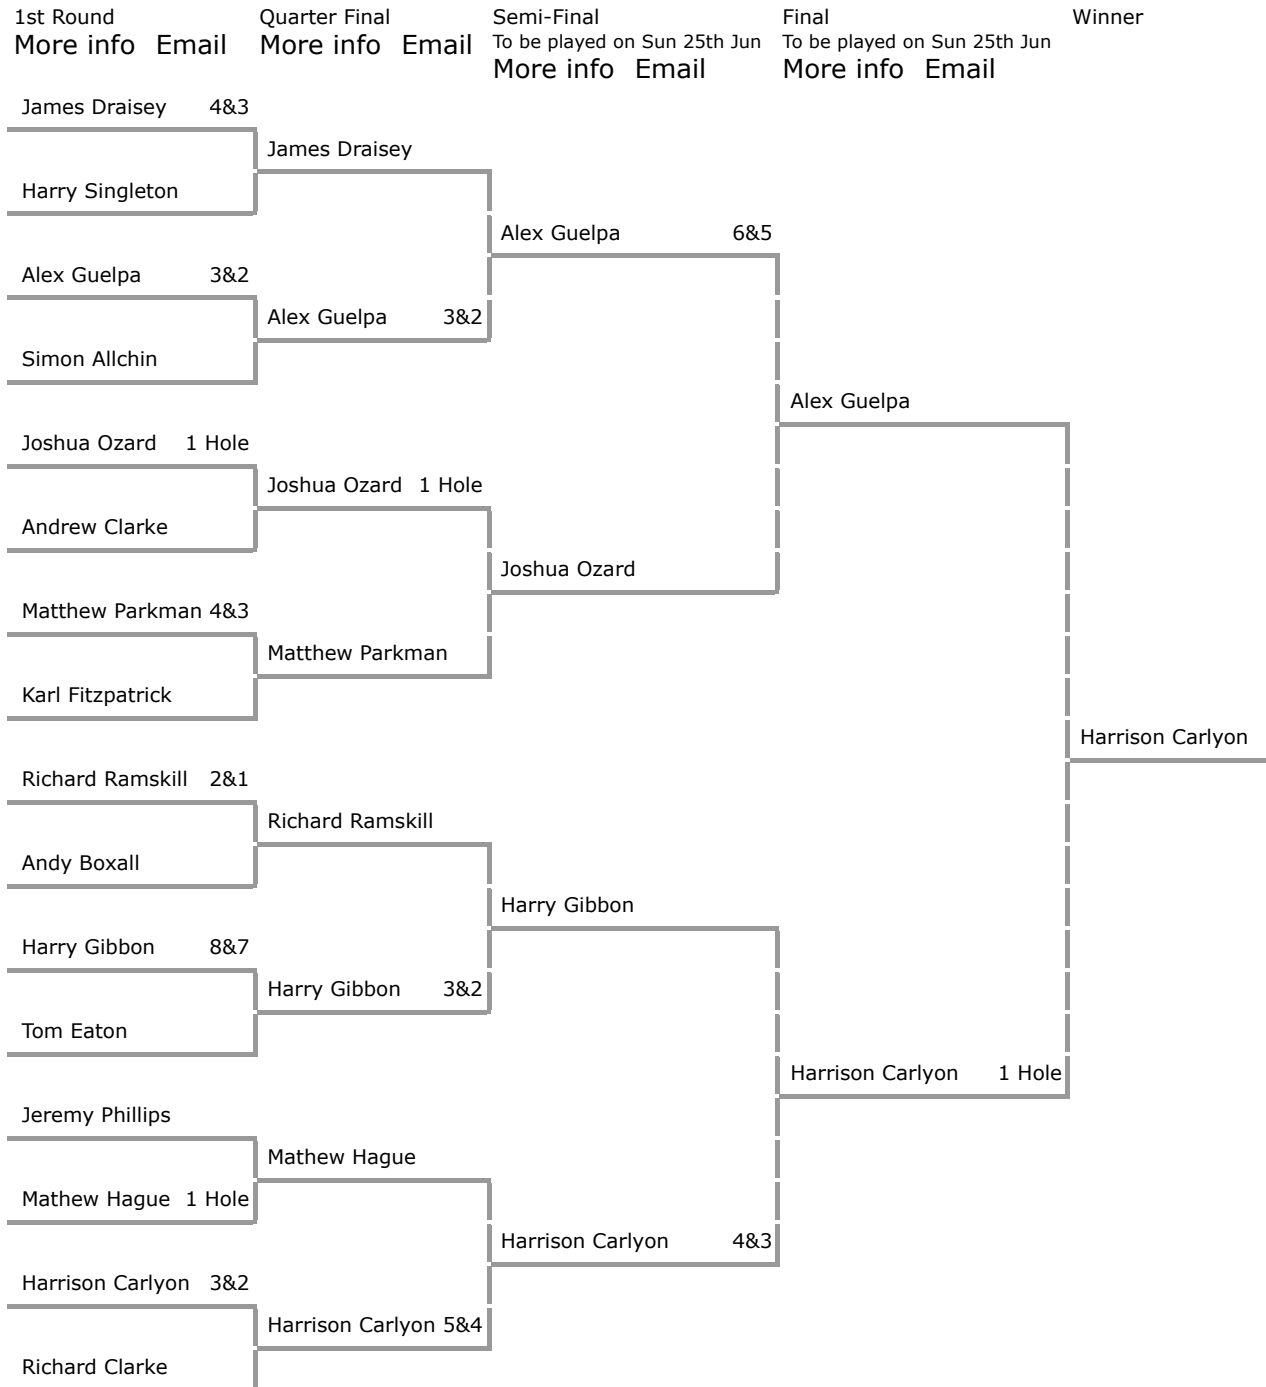

Jersey Golf

- Result entered

Mens Island Championship Matchplay

TEAM

Created by intelligentgolf version 10.1.2.

Copyright 2023 by Jersey Golf. All rights reserved.

powered by
intelligentgolf