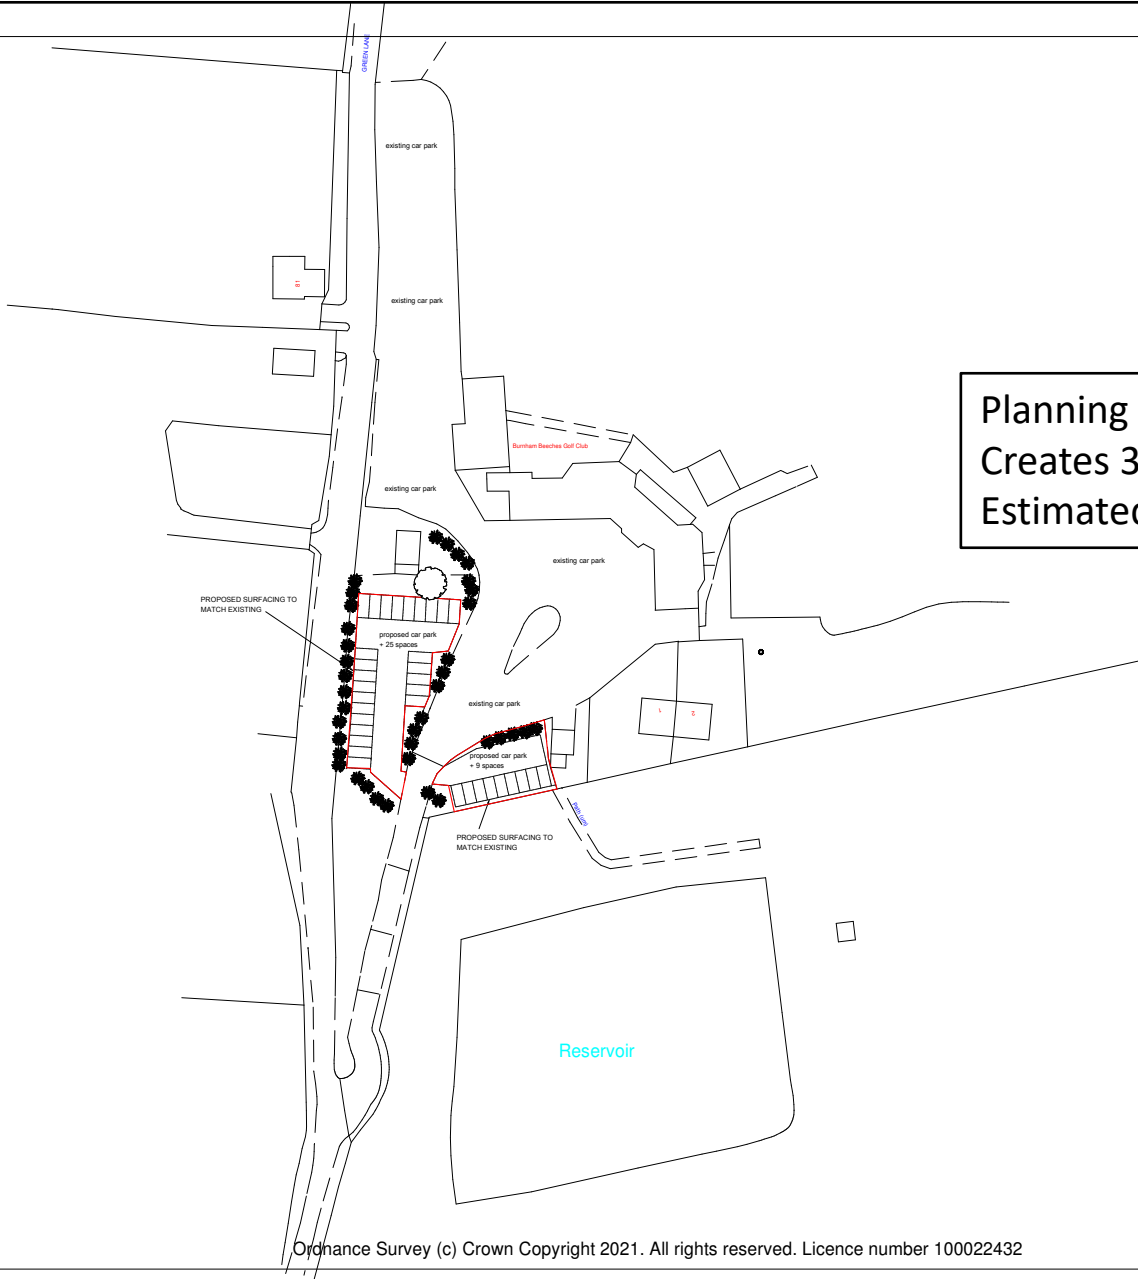

Car park extension

Planning permission required.
Creates 34 additional spaces
Estimated cost - £20k - £25k

A	Date	Revisions

Client
BURNHAM BEECHES GOLF CLUB

Job Title
GREEN LANE
BURNHAM
BUCKS
SL1 8EG

Drawing Title
CAR PARK EXTENSION

Scale
1:500 @ A1

Date
Drawn by

Eng No.
2806/21/10

Rev.
-