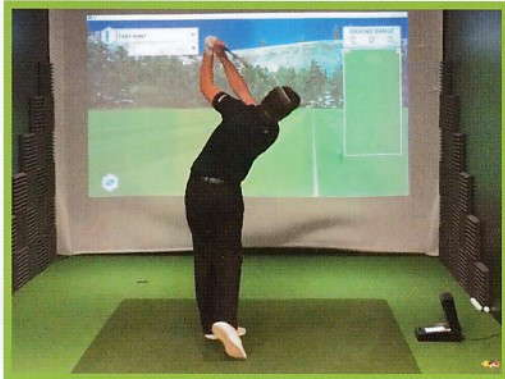

St Mellons Golf Club Studio Experience

- Foresight GC2 golf simulator
- South West Greens reality putting surface (only one in South Wales)
- Play up to 7 Ryder Cup / Major golf courses (from £8 per person)
- Expert tuition from 2 PGA professionals
- No dress code
- Social area suitable for up to 16 guests
- Soft drinks, alcoholic beverages and food on offer